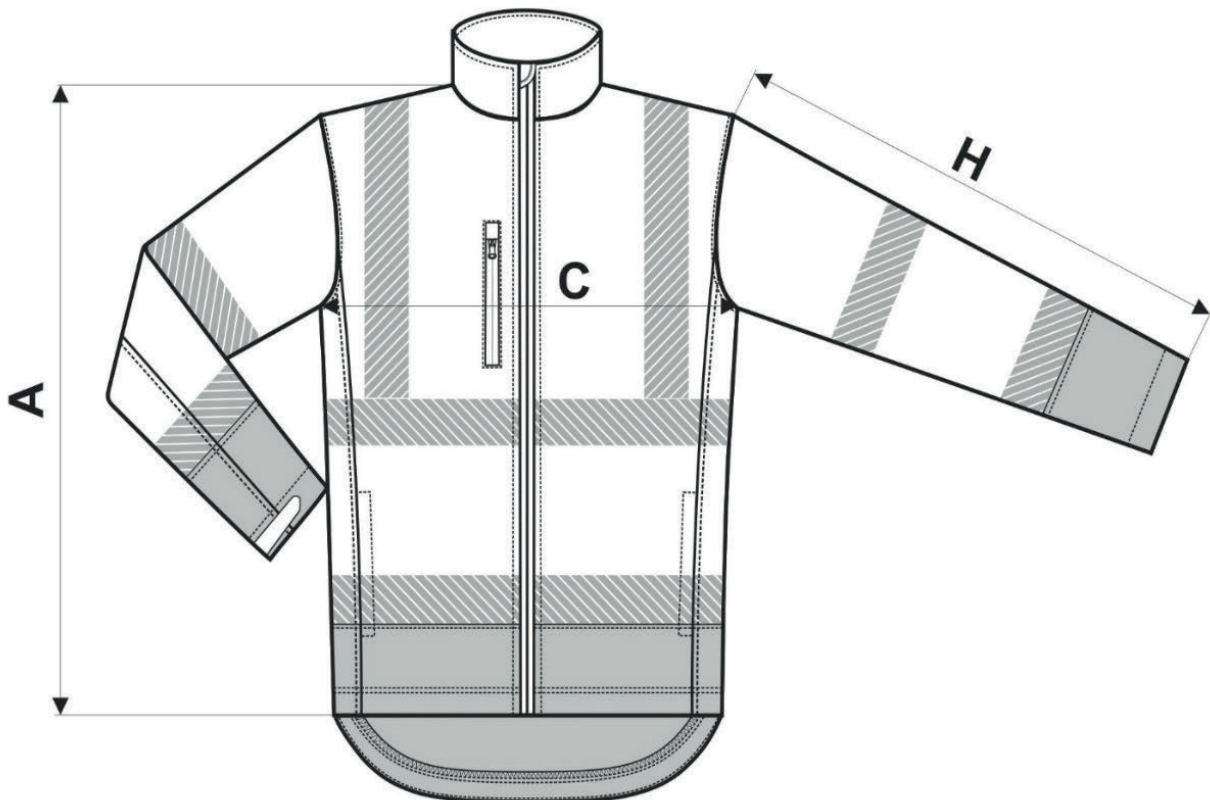

▶ HV FLEECE JACKET 5V3

♂ Jacket

size [cm]	M	L	XL	2XL	3XL	4XL
A	71,5	74	76,5	79	81,5	84
C	55	59	63	67	73	79
H	66	67	68	69	70	71,5

All size specifications listed are in cm. Accepted tolerance of up to +/- 5%.