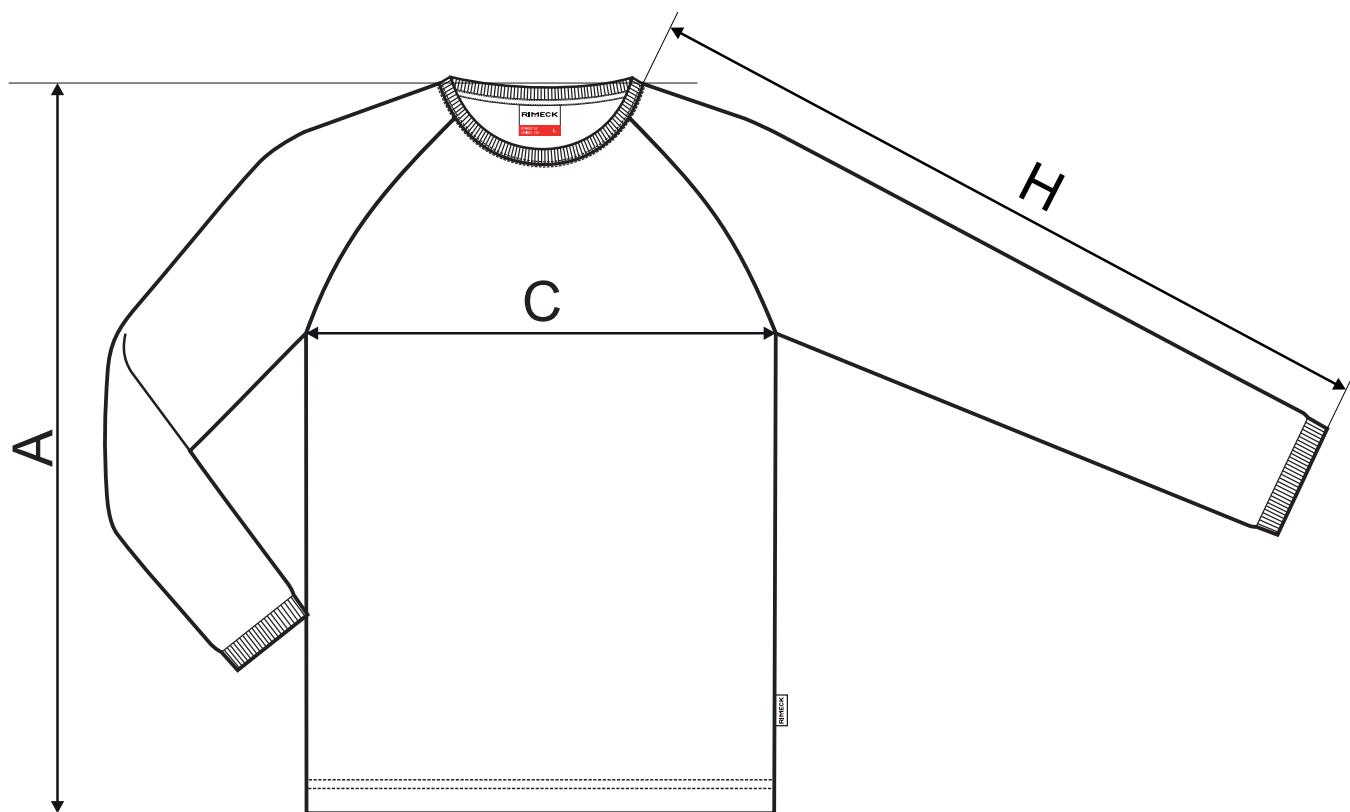

► STREET LS 130

♂ T-shirt

size [cm]	S	M	L	XL	2XL	3XL	4XL
A	70	72	74	76	78	80	82
C	45	49	53	57	62	68	74
H	74	76	78	80	82	84	86

All size specifications listed are in cm. Accepted tolerance of up to +/- 5%.