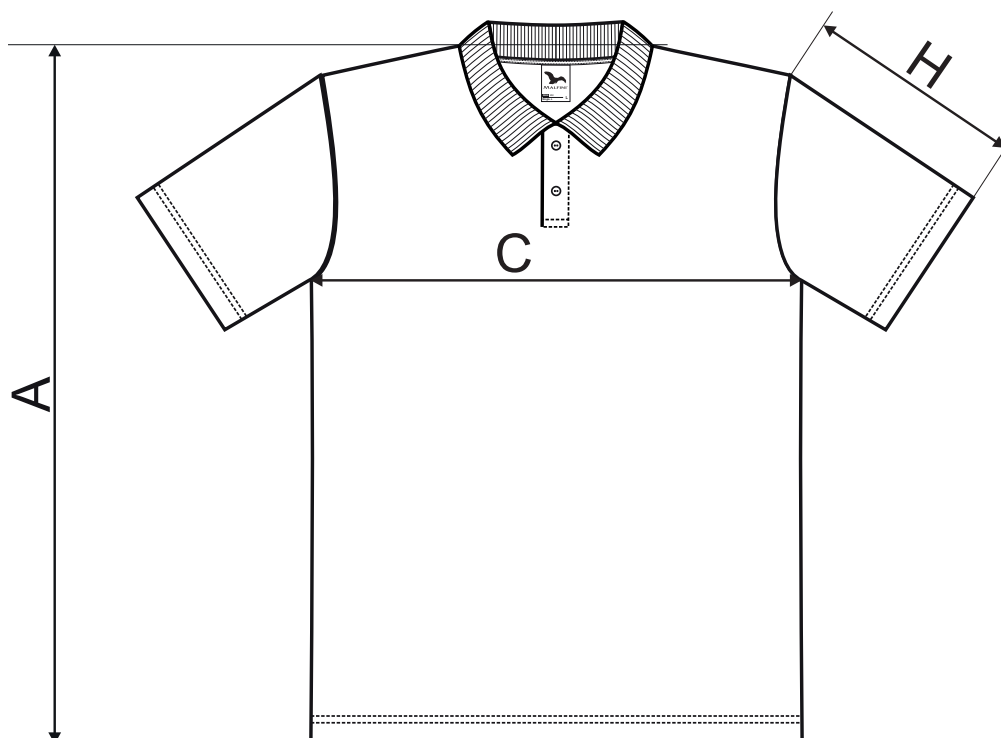

202 Single J. ♂

SIZE SPECIFICATION [cm]

NEW

size	S	M	L	XL	2XL	3XL
A	71	73,5	76	78,5	81	83,5
C	48	52	56	60	65	71
H	22	23	24	25	26	27

SIZE SPECIFICATION [cm]

ORIGINAL

size	S	M	L	XL	2XL	3XL
A	70	74	78	81	83	84
C	48	52	55	58	61	65
H	18	22	24	26	28	28

All size specifications listed are in cm. Accepted tolerance of up to $\pm 5\%$.

Barvy 03, 12 / Colours 03, 12:

Ostatni / Other colours:

STANDARD
100
PG020 153249
OETI

amfori 
Trade with purpose