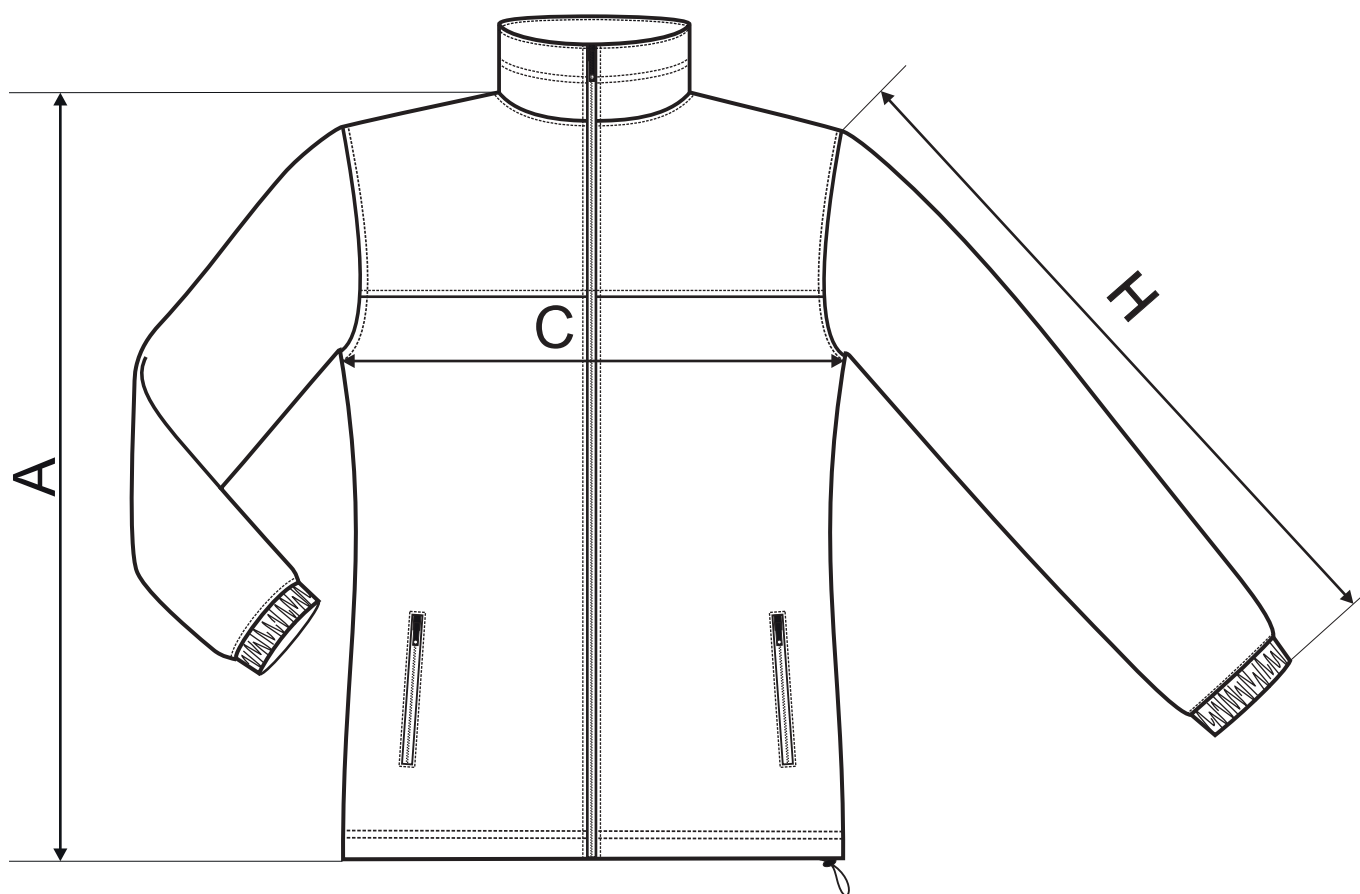

▶ JACKET 504

♀ Fleece

size [cm]	XS	S	M	L	XL	2XL
A	61	63	65	67	69	71
C	43	47	51	55	61	67
H	59,5	60,5	61,5	62,5	63,5	64,5

All size specifications listed are in cm. Accepted tolerance of up to +/- 5%.

STANDARD
100
PG020 140670
OETI