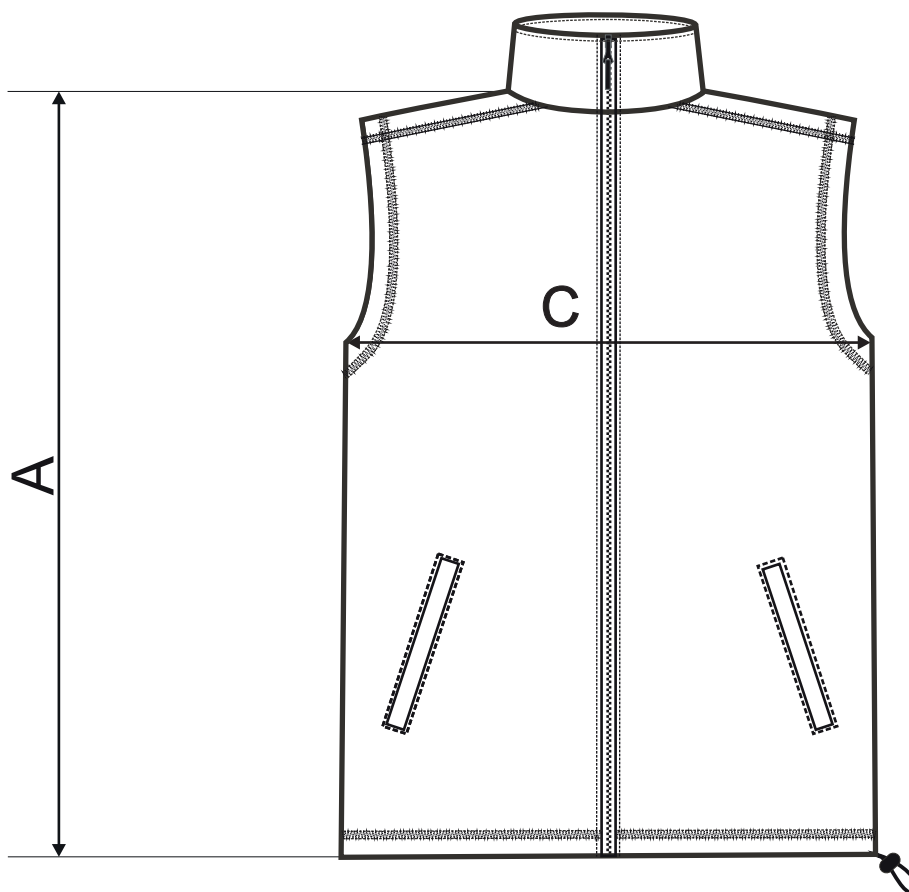

## ▶ NEXT 518

♂ Fleece

size [cm]	XS	S	M	L	XL	2XL	3XL	4XL
A	63,5	65,5	67,5	69,5	71,5	73,5	75,5	77,5
C	44	48	52	56	60	65	71	77

All size specifications listed are in cm. Accepted tolerance of up to +/- 5%.

STANDARD  
100  
PG020 140670  
OETI