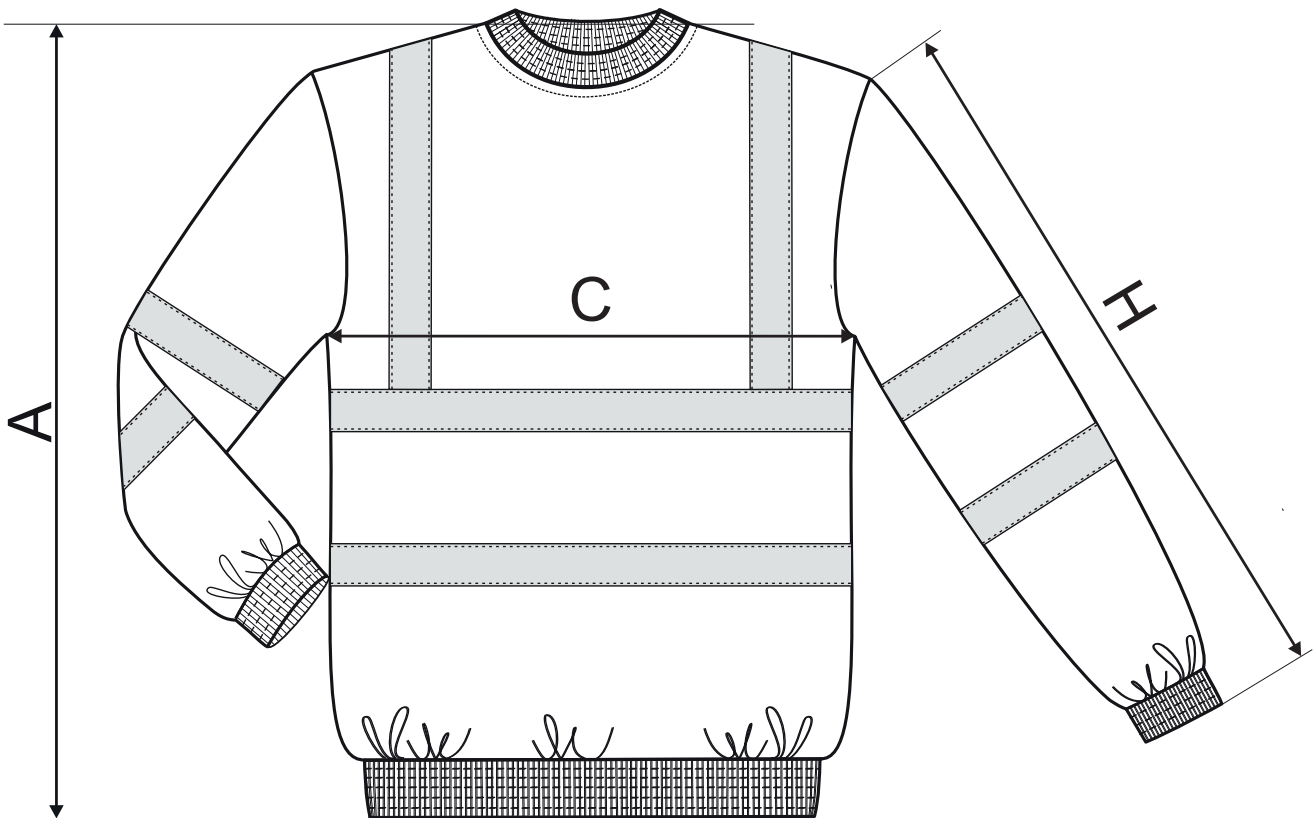

▶ HV ESSENTIAL 4V6

♂ Working jacket

size [cm]	M	L	XL	2XL	3XL
A	72	74	76	78	80
C	58	62	66	71	77
H	63	65	67	69	71

All size specifications listed are in cm. Accepted tolerance of up to +/- 5%.

STANDARD
100
PG020 140670
OETI