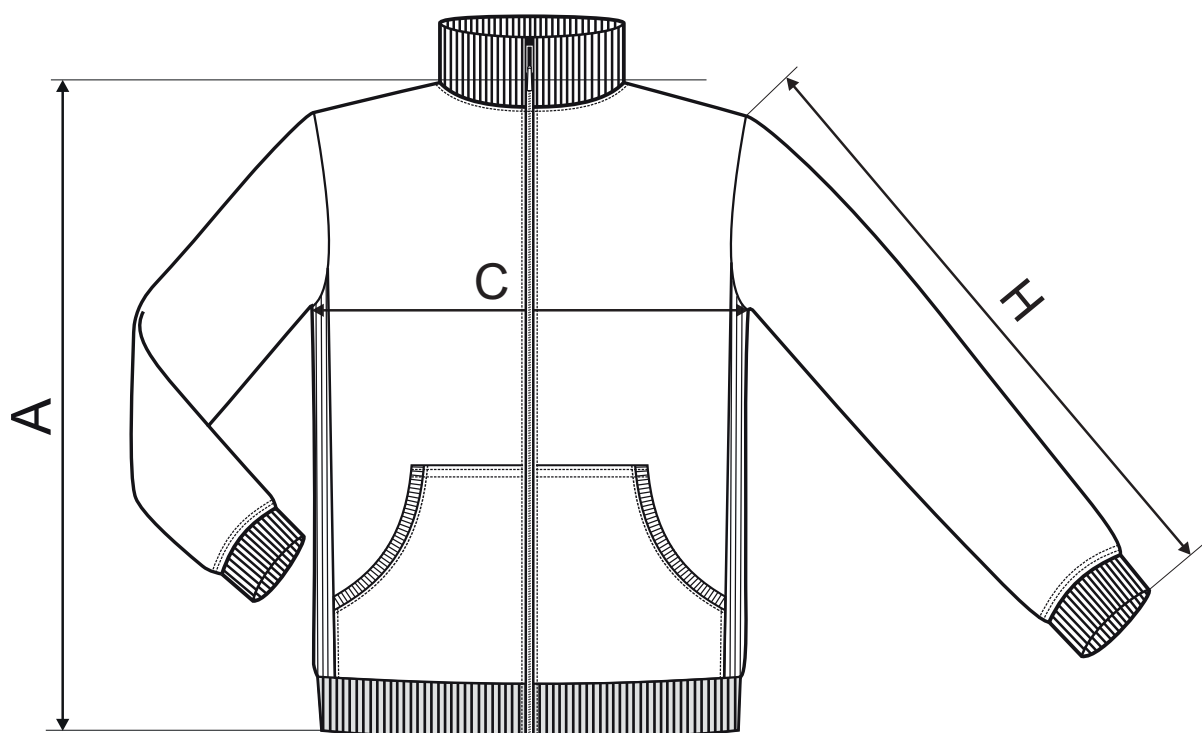

# 407 Adventure ♂

## SIZE SPECIFICATION [cm]

size	S	M	L	XL	2XL	3XL
A	70	72	74	76	78	80
C	52	56	60	64	69	75
H	65	66	67	68	69	70

All size specifications listed are in cm. Accepted tolerance of up to ± 5%.

STANDARD  
100  
PG020 153249  
OETI