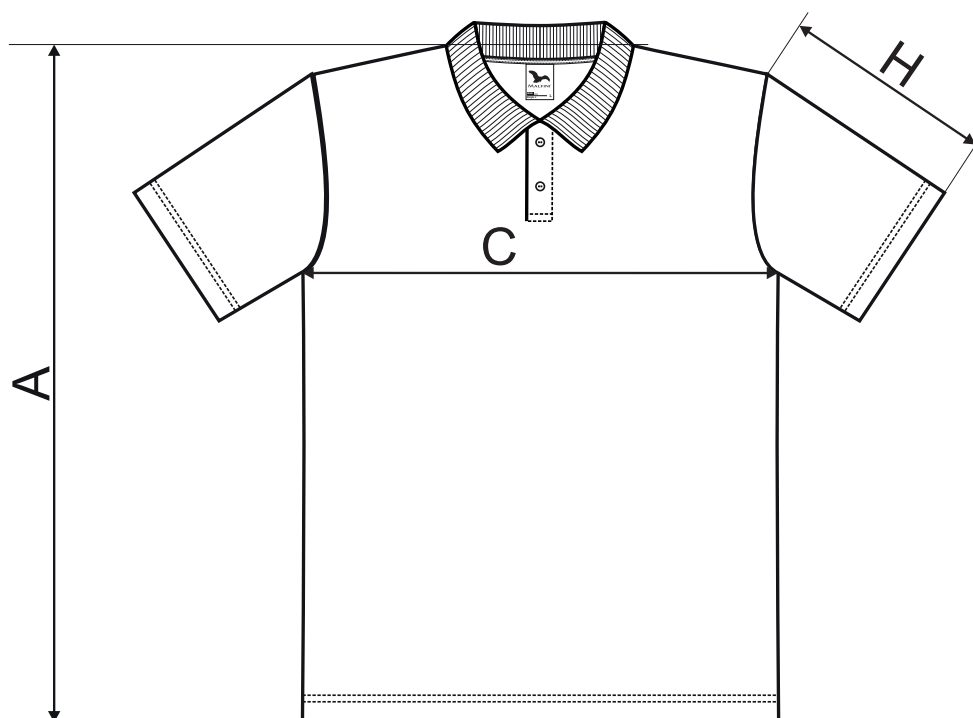

# 202 Single J. ♂

## SIZE SPECIFICATION [cm]

size	S	M	L	XL	2XL	3XL
A	71	73,5	76	78,5	81	83,5
C	48	52	56	60	65	71
H	22	23	24	25	26	27

All size specifications listed are in cm. Accepted tolerance of up to  $\pm 5\%$ .

STANDARD  
100  
PG020 153249  
OETI