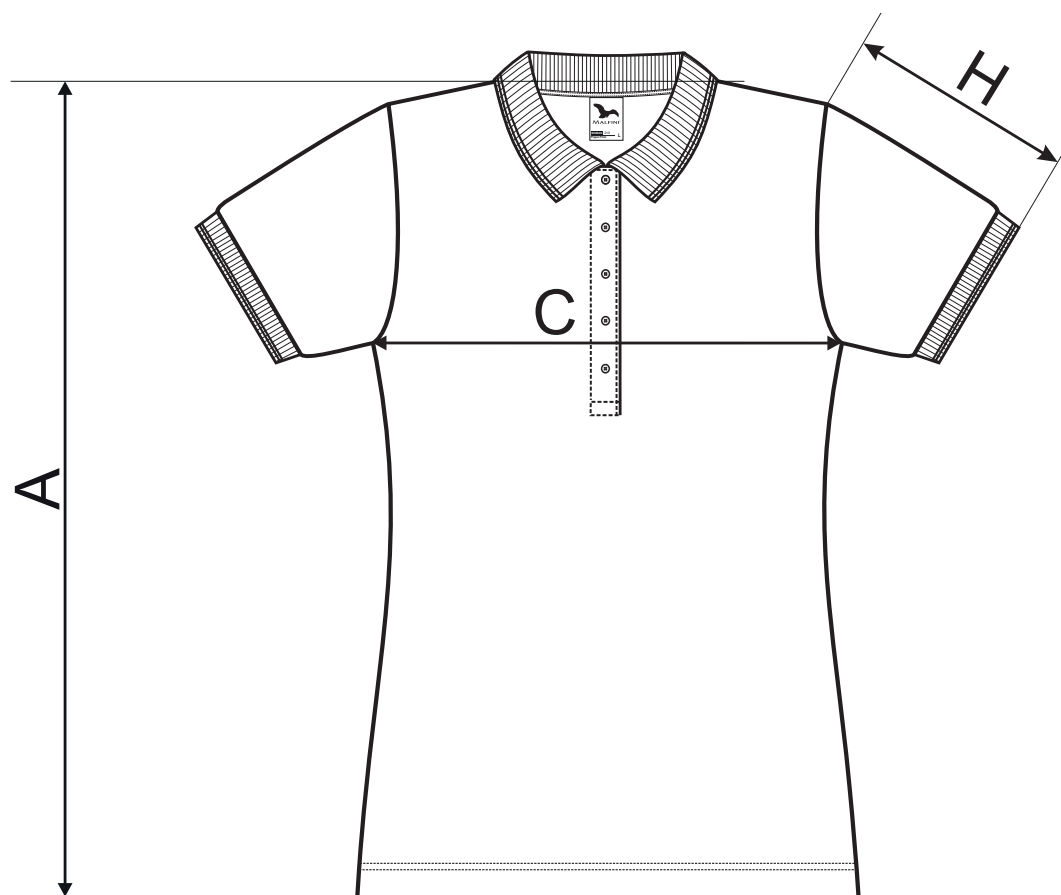

210 Pique Polo ♀

SIZE SPECIFICATION [cm]

size	XS	S	M	L	XL	2XL	3XL
A	62	64	66	68,5	71	73,5	76
C	40	44	48	52	58	64	70
H	19	19,5	19,5	20,5	22	24,5	25,5

All size specifications listed are in cm. Accepted tolerance of up to ± 5%.